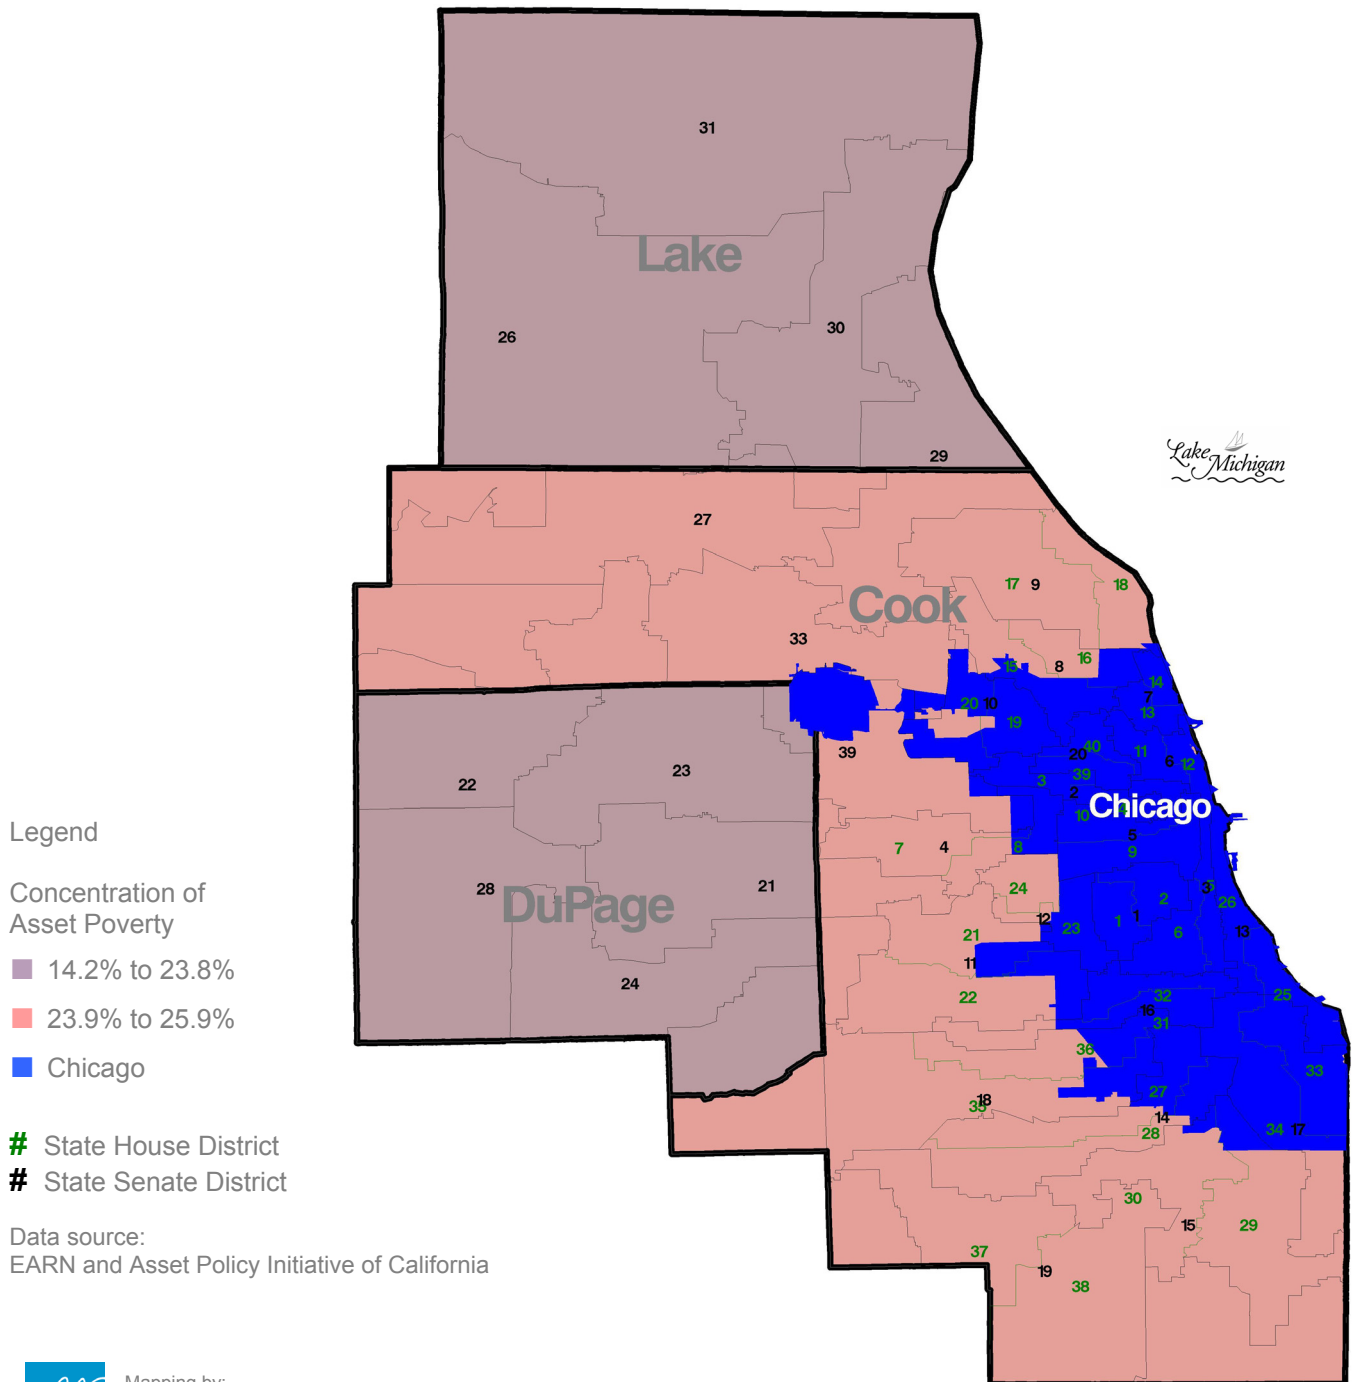

IABG is a diverse coalition pursuing policy change to build the financial strength and economic success of families and communities in Illinois.

Illinois Asset Building Group
Building financially strong families and communities

For more information, contact:

Dory Rand
doryrand@povertylaw.org
312.368.2007

Gina Guillemette
gguillemette@heartlandalliance.org
773.336.6083

Asset Poverty By County Cluster For Chicagoland

Mapping by:
MARI GALLAGHER
RESEARCH & CONSULTING GROUP
312-339-0640 or marigallagher.com